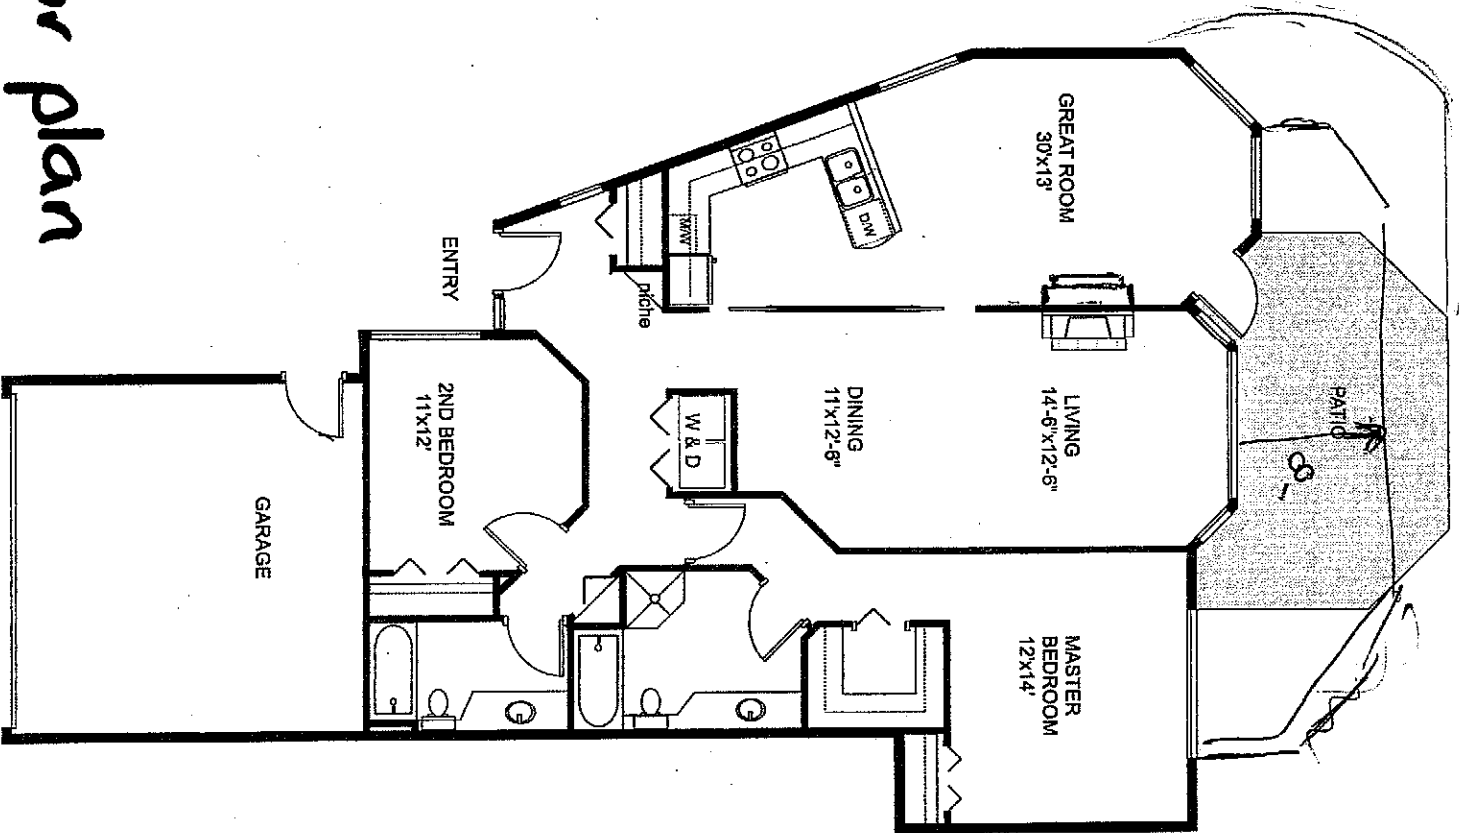

# H

Two Bedrooms  
Two Bathrooms

Main Level 1,425 sq. ft.

- ▶ *Inviting entry with windows and attractive niche detail*
- ▶ *Formal living/dining area with large bay window*
- ▶ *Spacious Great Room for day-to-day living*
- ▶ *Large second bedroom with private access to second bathroom*
- ▶ *Pocket doors allow separation of casual and formal areas*
- ▶ *Master bedroom with luxurious ensuite and generous closet space*

# Original floor plan