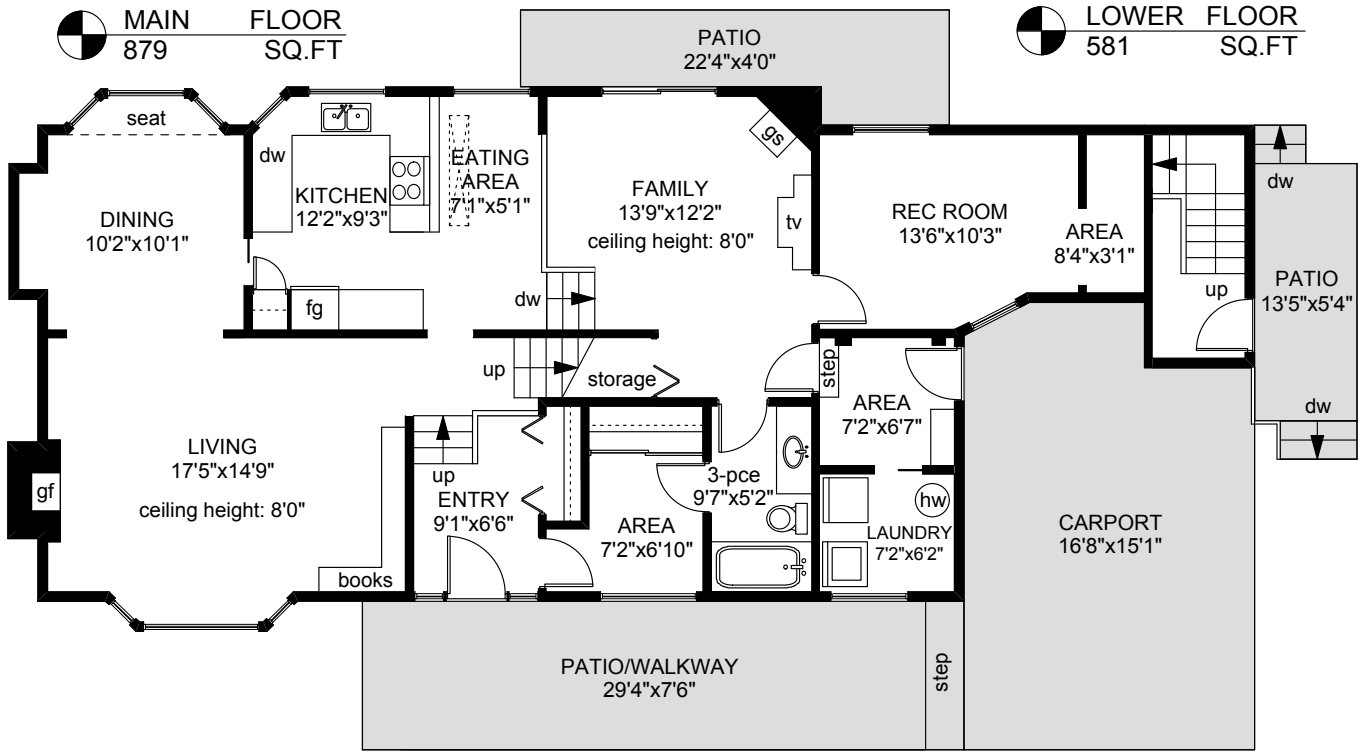

1016 RICHMOND AVENUE

UPPER FLOOR 1050 SQ. FT.

SHEDS 114 SQ. FT.

	FINISHED SQ. FT.	UNFINISHED SQ. FT.	TOTAL SQ. FT.
MAIN	879	0	879
UPPER	1050	0	1050
LOWER	581	0	581
TOTAL	2510	0	2510
CARPORY	0	330	330
BALCONIES	0	96	96
PATIOS	0	418	418
SHEDS	0	114	114

PREPARED FOR THE EXCLUSIVE USE OF
MARKO JURAS OF FAIR REALTY

MEASURED ON: 09/12/11
DRAWING FILE: 09699

Tafe Measure VICTORIA, B.C.
Ph. 883.8894
www.tafemeasure.com