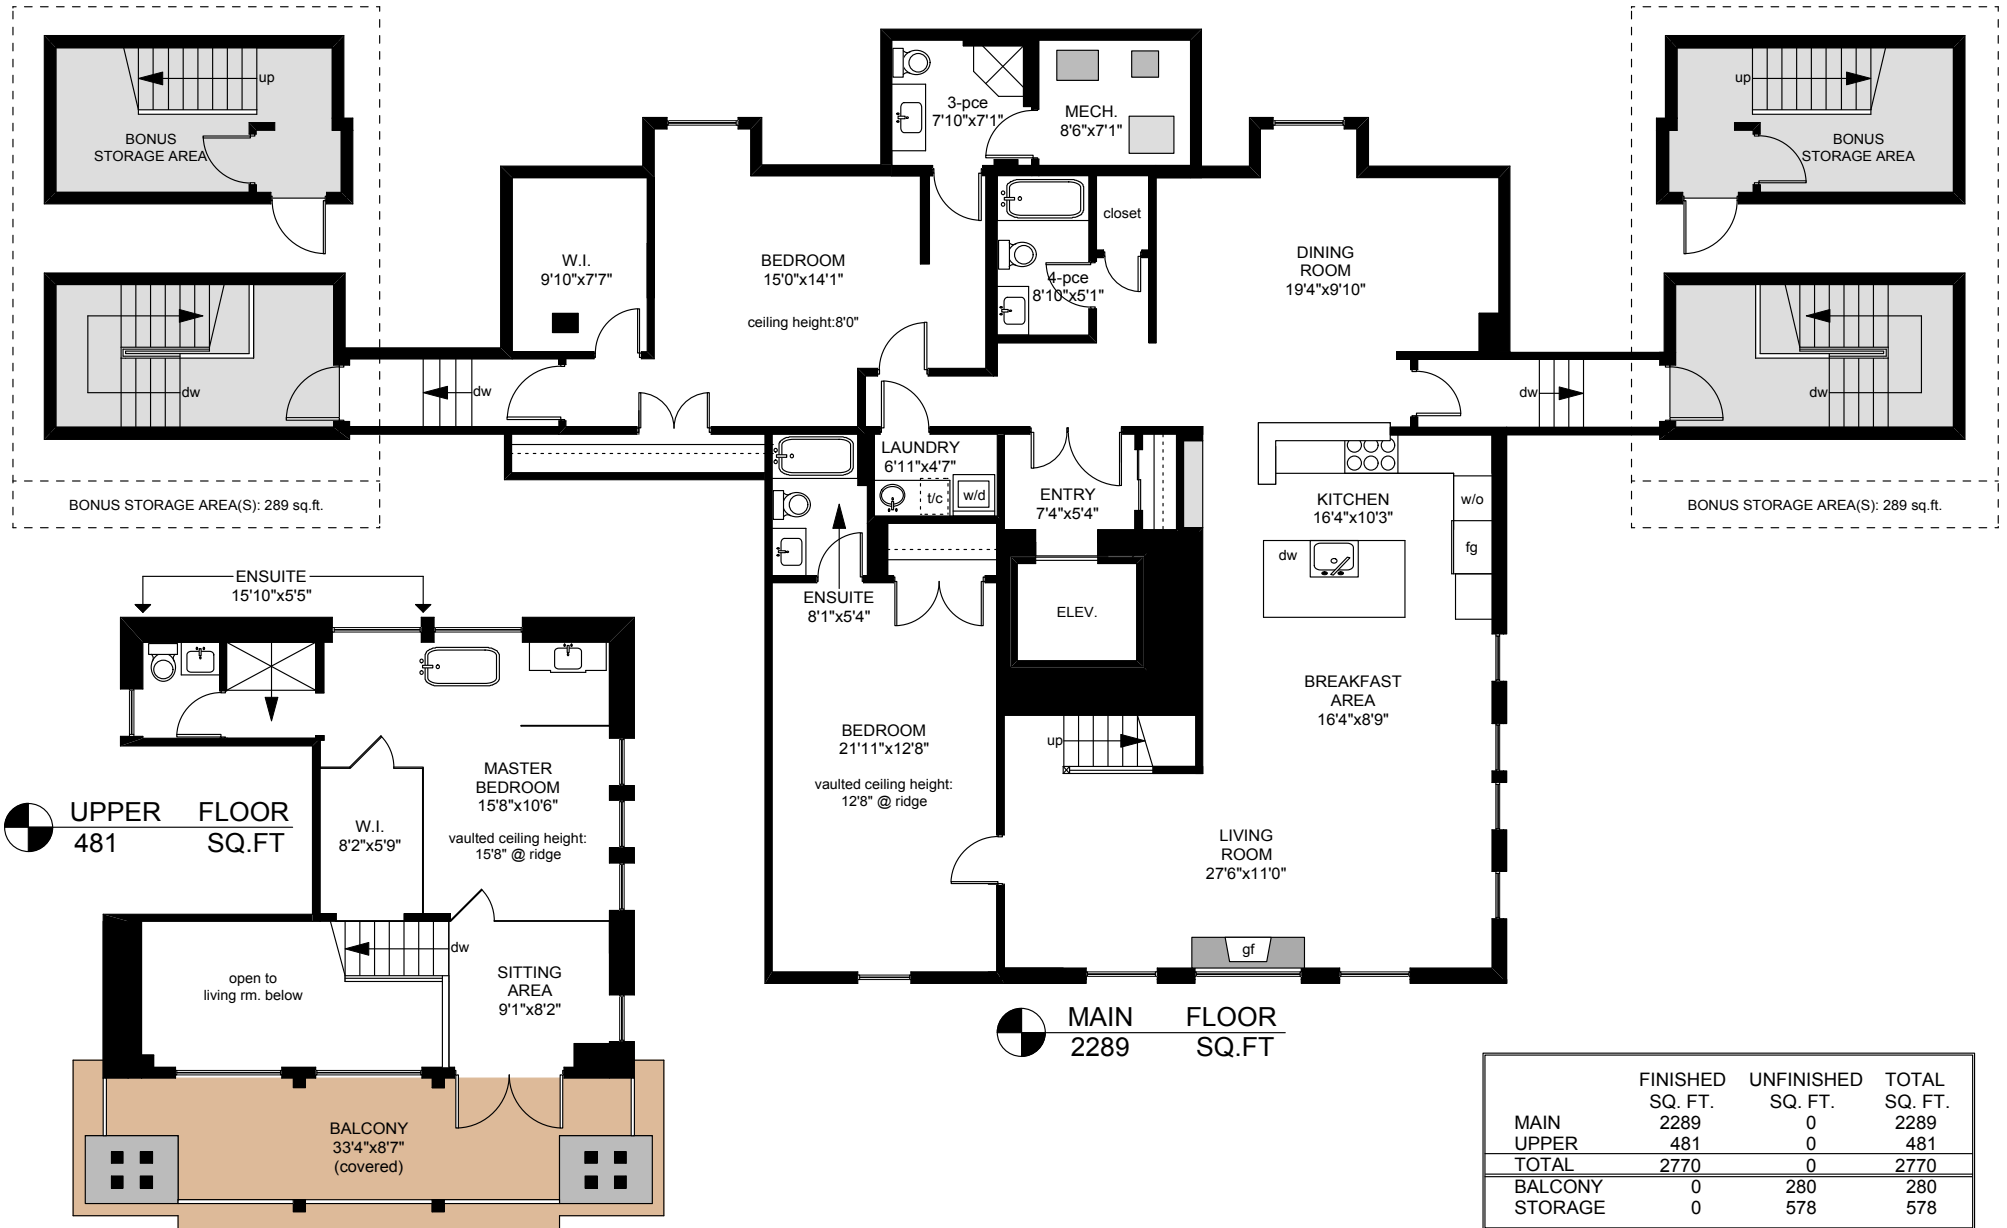

1001-1400 LYNBURNE PLACE

	FINISHED SQ. FT.	UNFINISHED SQ. FT.	TOTAL SQ. FT.
MAIN	2289	0	2289
UPPER	481	0	481
TOTAL	2770	0	2770
BALCONY	0	280	280
STORAGE	0	578	578

PREPARED FOR THE EXCLUSIVE USE OF
MATT BOURQUE OF FAIR REALTY

MEASURED ON: 08/31/12
DRAWING FILE: 10889

Taf Measure VICTORIA, B.C.
Ph. 883.8894
www.tafmeasure.com