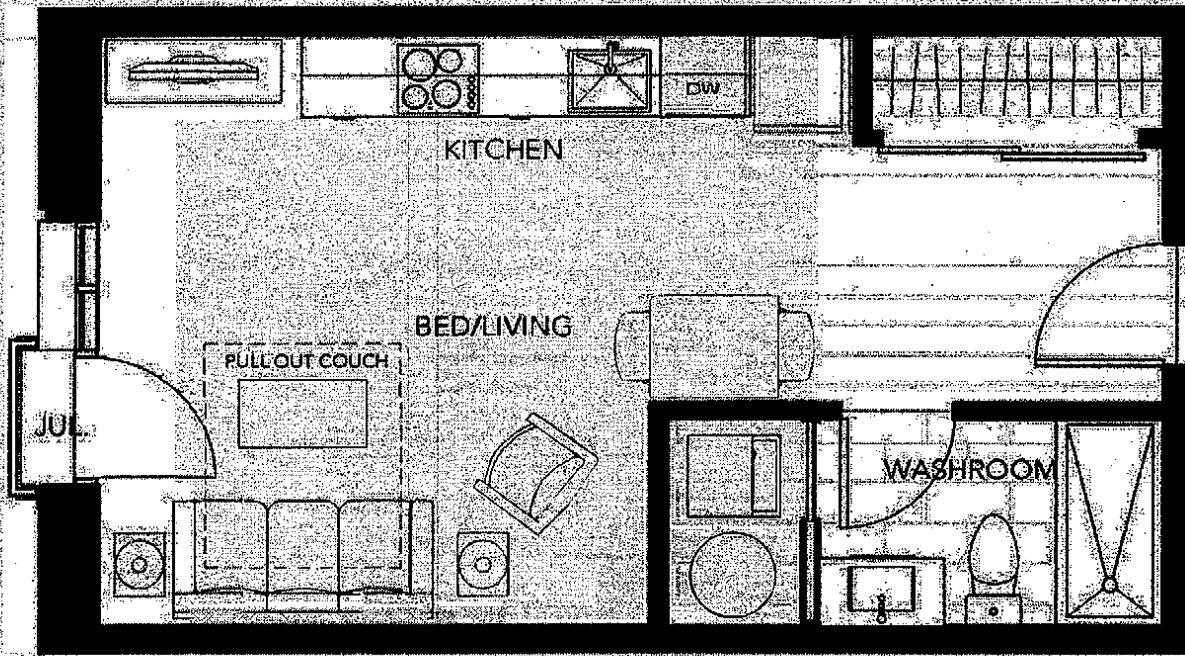

THE IRONWORKS

TYPICAL FLOOR PLANS

515

CHATHAM

UNIT 8A7 STUDIO / 391 SQ. FT.
UNITS 209, 210, 212, 309, 310, 312,
409, 410, 412, 509, 510, 512

[Handwritten signature]

[Handwritten signature]

Dimensions, layouts and specifications are approximate only and subject to change without notice. Please see a sales representative for details. E.B.O.E