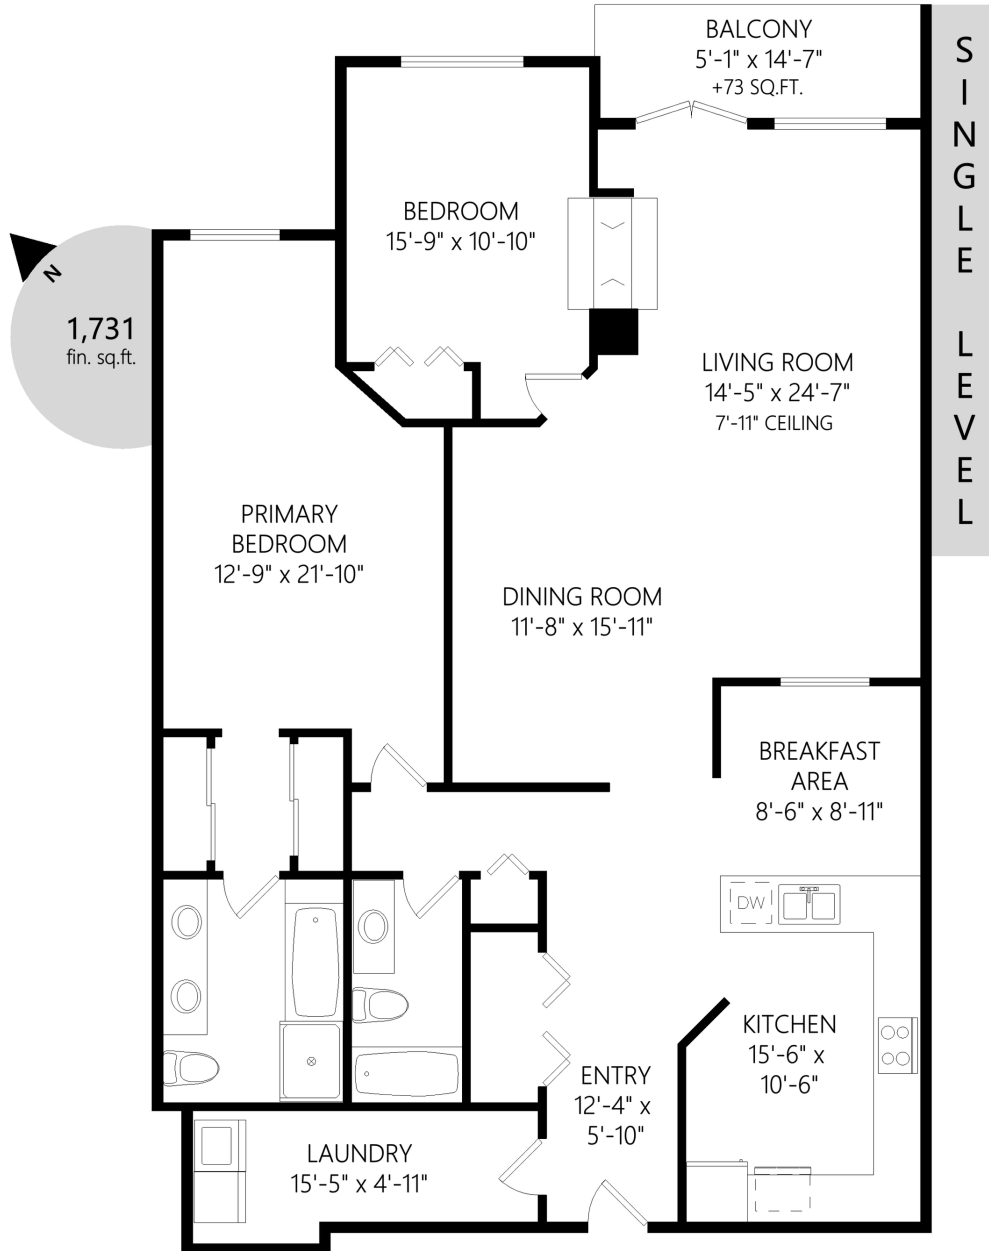

Marko Juras

FAIR REALTY

markojuras@shaw.ca markojuras.com

Office: 778-430-2228
Fax: 778-430-2228

Mobile: 250-380-8297

504-940 Boulderwood Rise

	Fin. Sq.Ft.	UnFin. Sq.Ft.	Total Sq.Ft.
Single Level	1731	0	1731
Total	1731	0	1731

Shown length and width dimensions are approximate. Area sq.ft. is representative of the on-site measurements. (1" accuracy)

Figures, Calculations, and Representations are for indicative and promotional purpose only. VI Standard Real Estate Services Inc. will not be liable for any damages of any kind arising from the mis-use of this information.