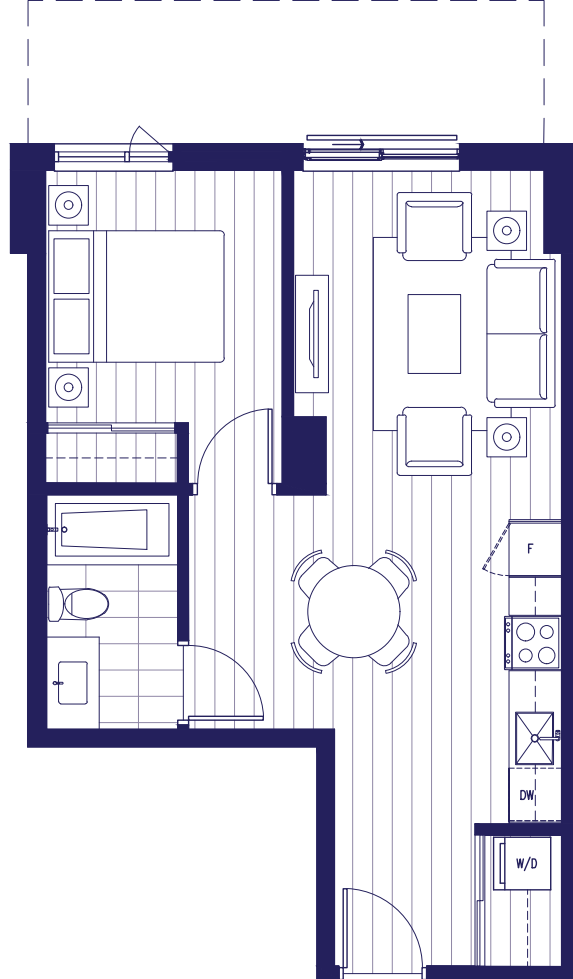

### A8

1 Bedroom | 505-527 sq. ft.

TERRACE ON SUITE 303 ONLY

Level 3-5

Level 6-8