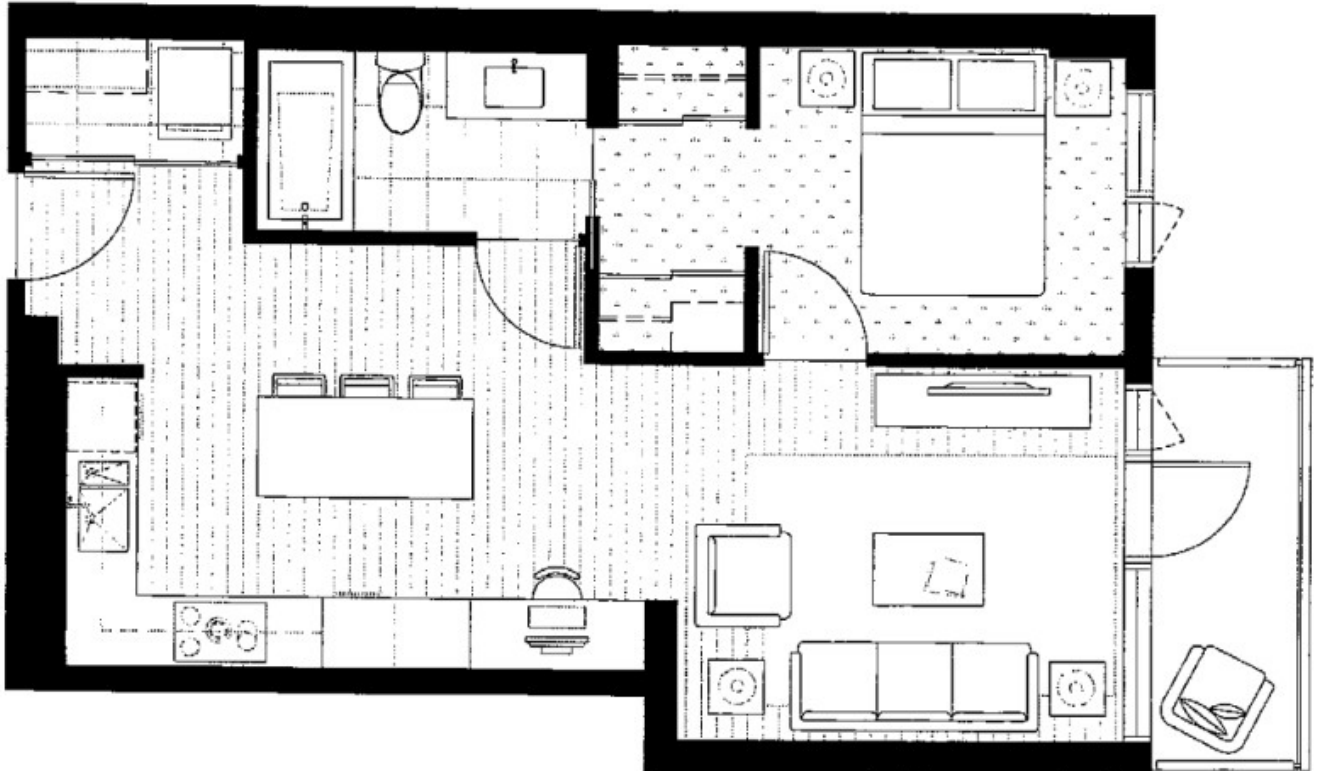

THE FRANK

SUITES 306 - 806

1 BEDROOM 1 BATHROOM 567 SQFT 40 SQFT BALCONY EAST EXPOSURE

CHARD

The developer reserves the right to make changes and modifications to floorplans, project design, specifications and features. Actual dimensions, square footage and floorplans may vary. This is not an offering for sale. Such an offering must be accompanied by a Disclosure Statement. July 11th 2014