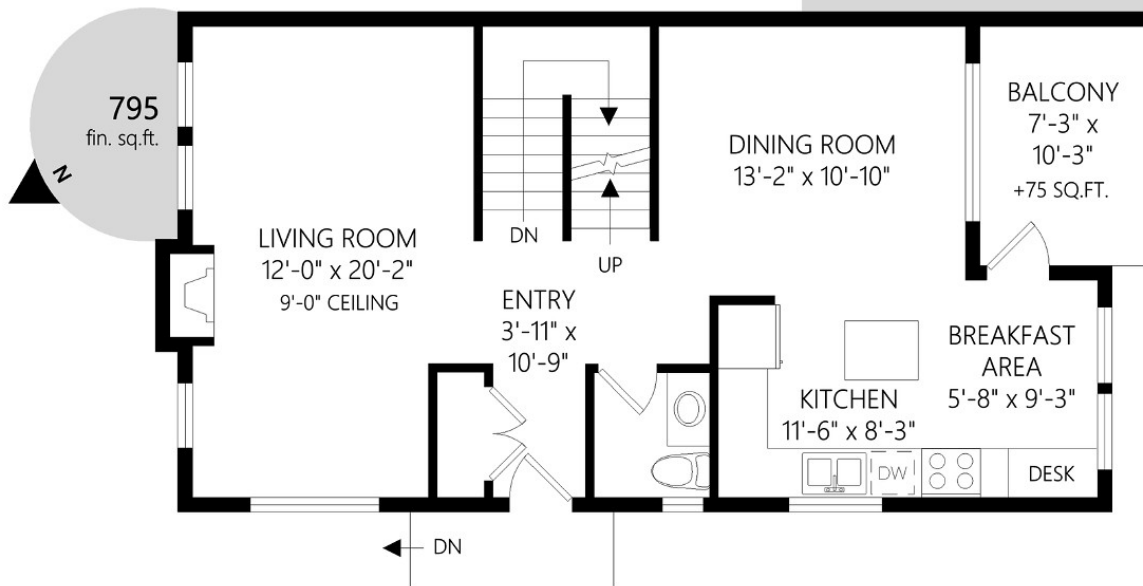

6-4583 Wilkinson Rd

2155 FINISHED SQ.FT.

203 SQ.FT. GARAGE
75 SQ.FT. BALCONY

UPPER LEVEL

MAIN LEVEL

LOWER LEVEL