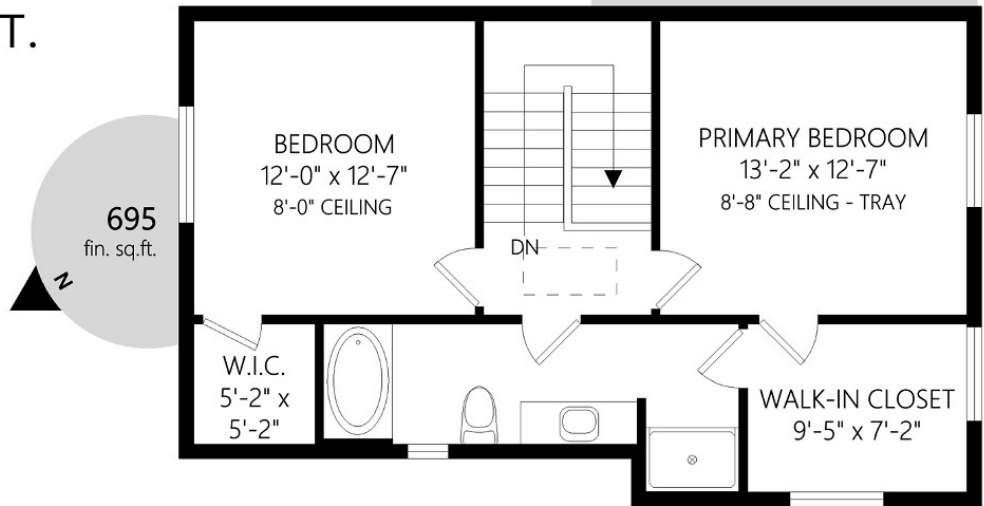

6-4583 Wilkinson Rd

2155 FINISHED SQ.FT.

203 SQ.FT. GARAGE
75 SQ.FT. BALCONY

UPPER LEVEL

MAIN LEVEL

LOWER LEVEL